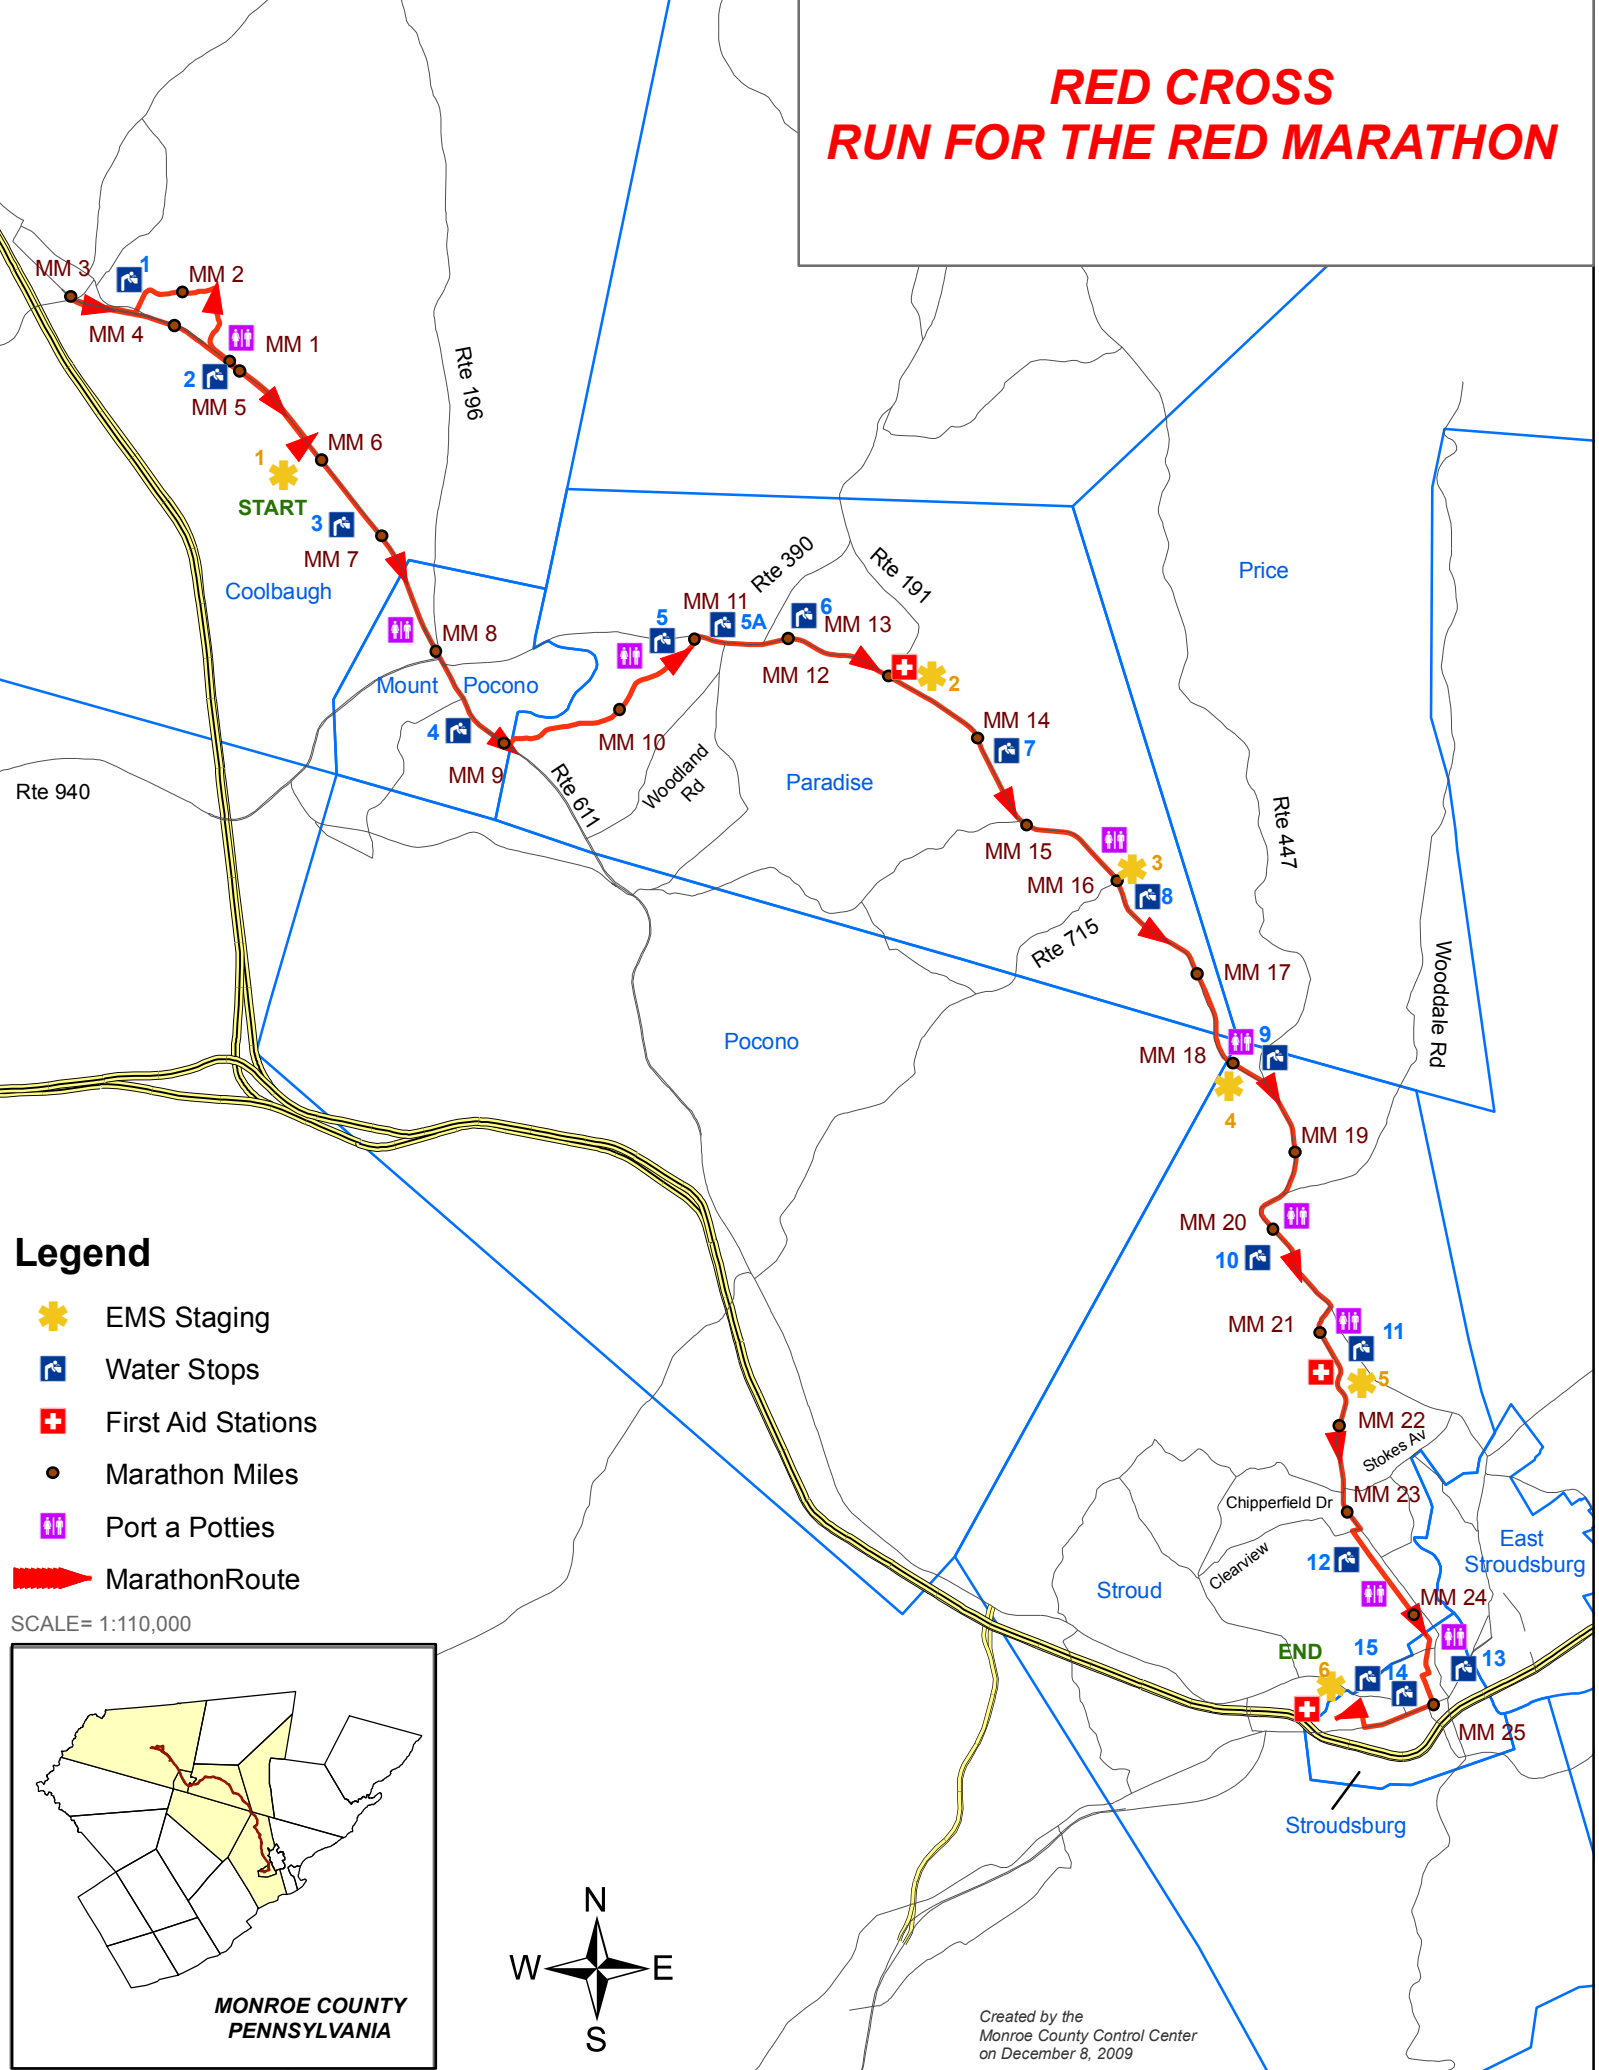

RED CROSS RUN FOR THE RED MARATHON

Legend

- EMS Staging
- Water Stops
- First Aid Stations
- Marathon Miles
- Port a Potties
- MarathonRoute

SCALE= 1:110,000

Created by the
Monroe County Control Center
on December 8, 2009