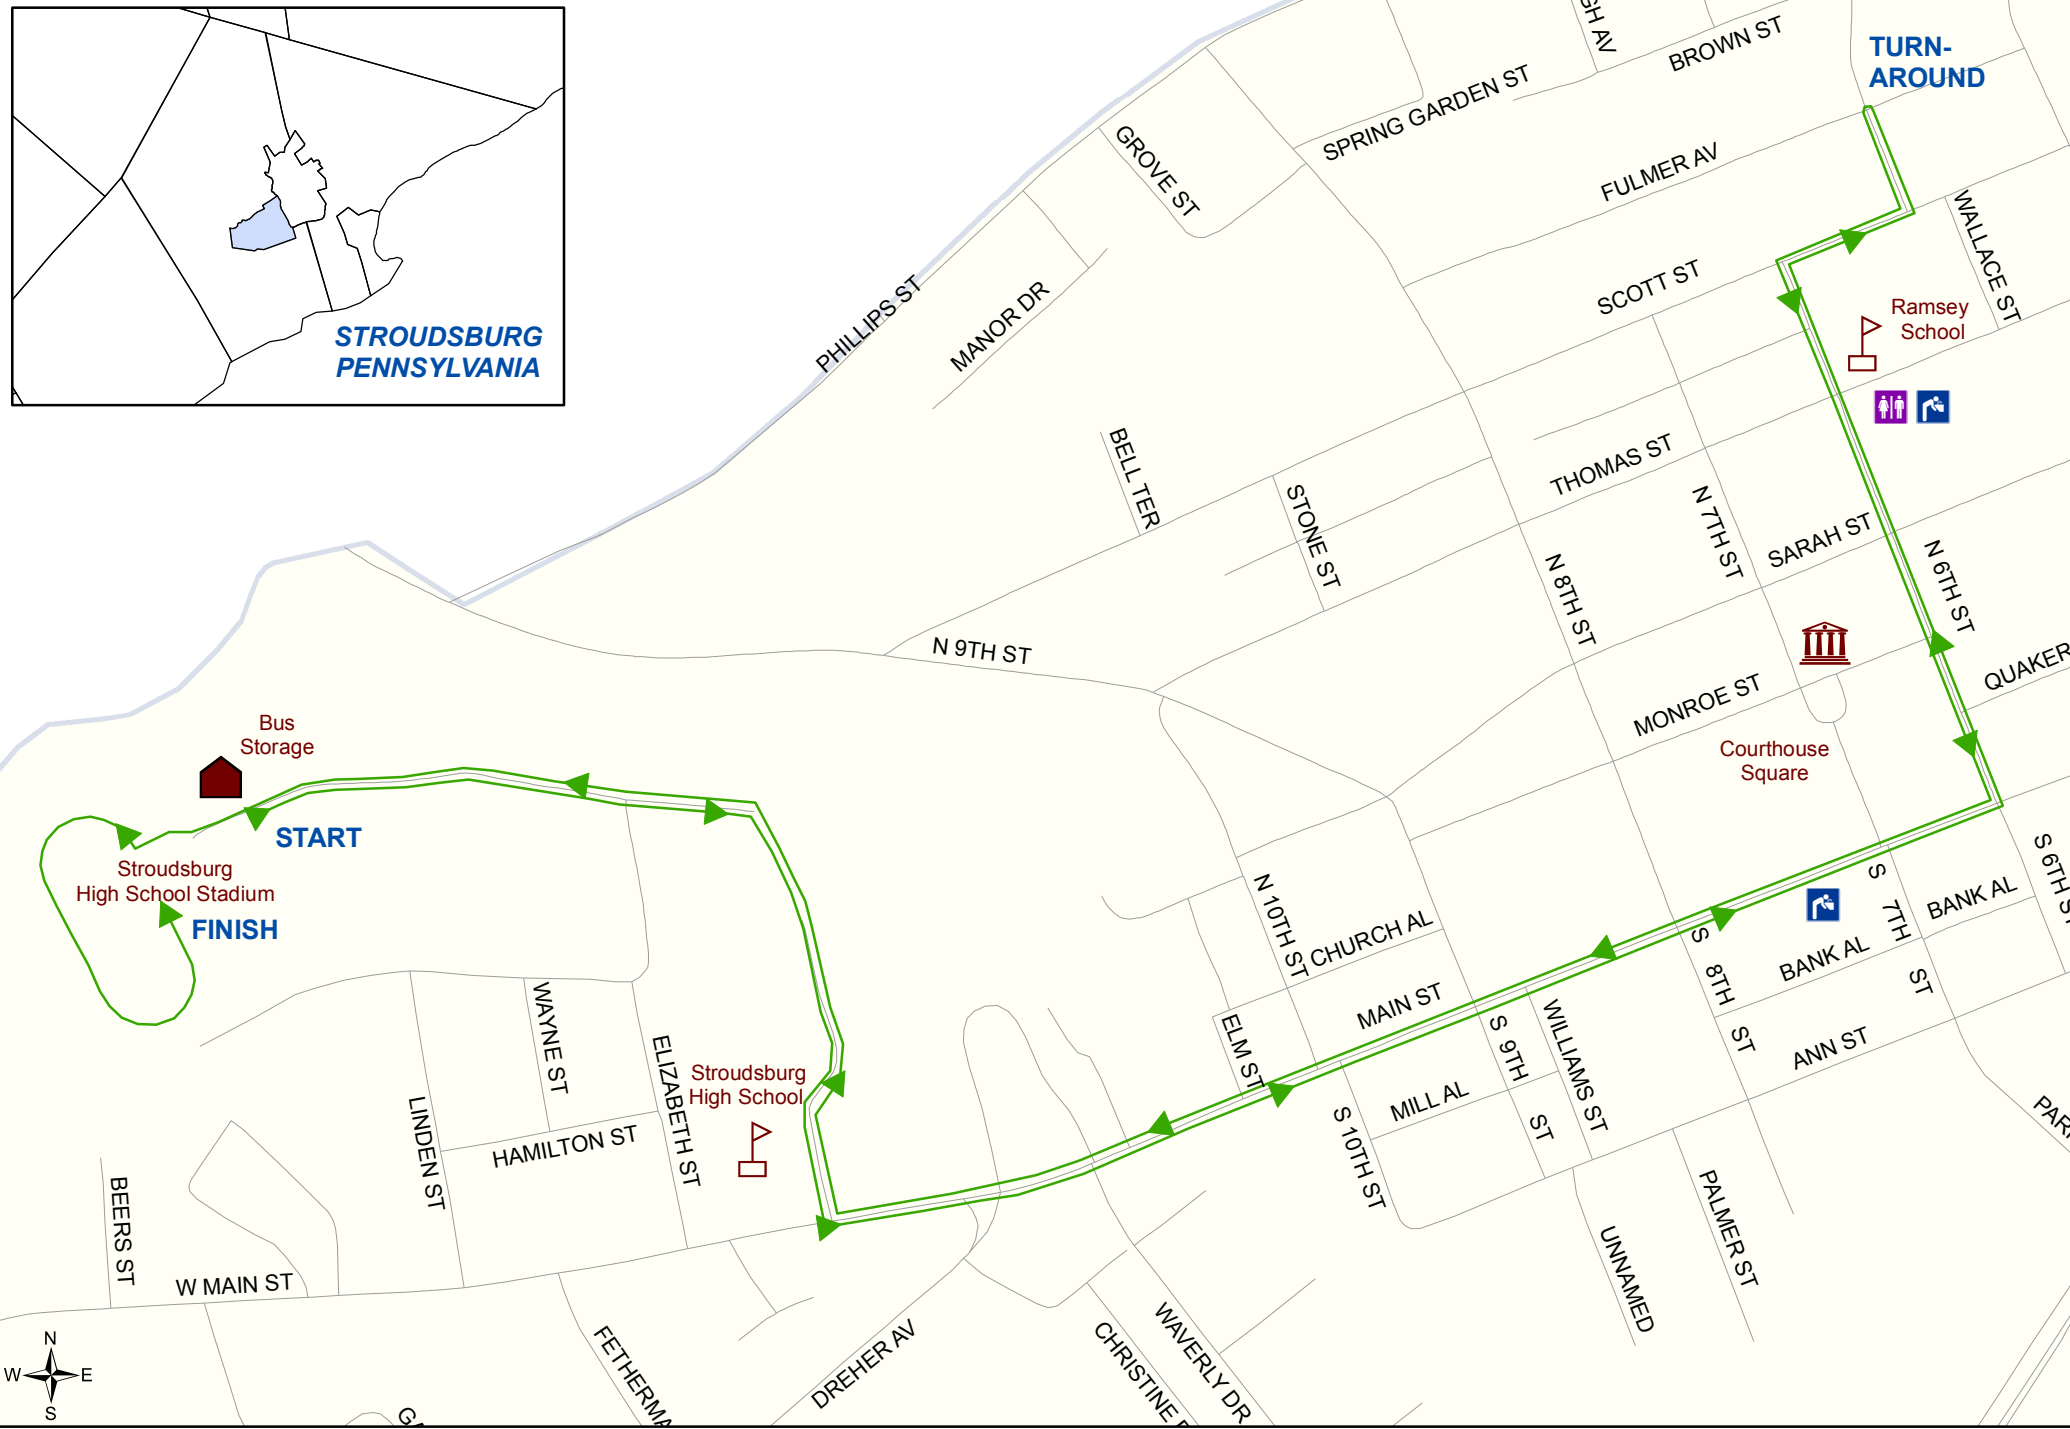

**STROUDSBURG
PENNSYLVANIA**

RUN FOR THE RED 5K RACE

Scale = 1:5,800

Created by the
Monroe County Control Center
on January 21, 2010.